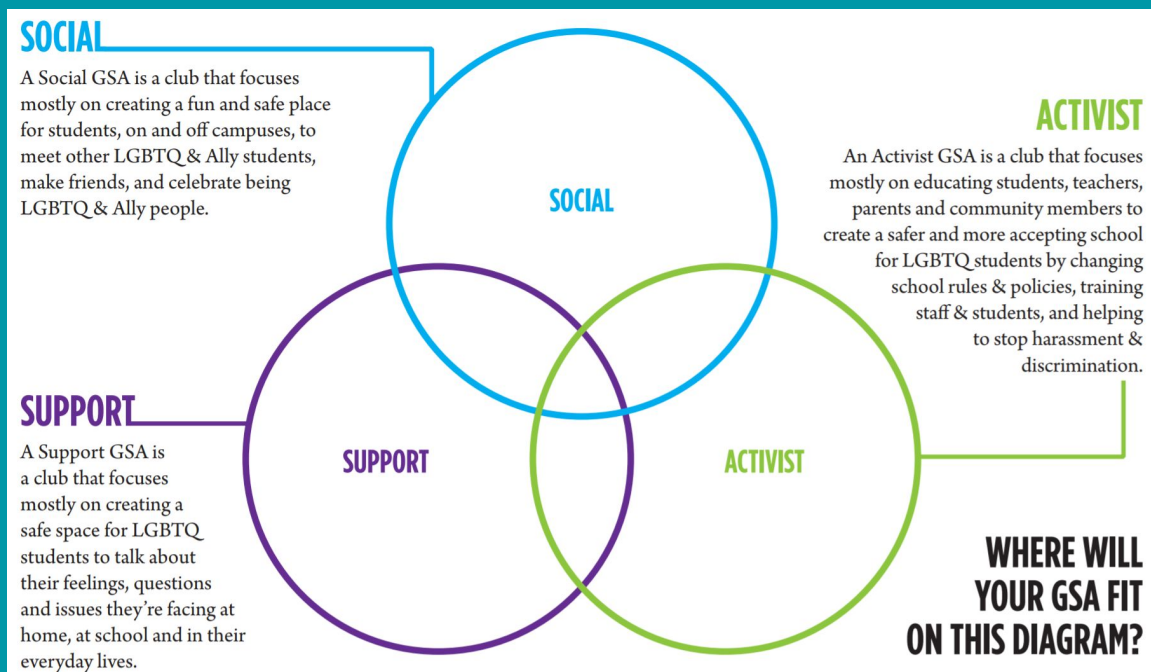

Supporting Our LGBTQ2+ Students, Staff & Families

What is a GSA?

Gay-Straight Alliances are student-led groups (supported by GSA Reps in WCPS) that are intended to provide a safe & supportive environment for lesbian, gay, bisexual, transgender and queer/questioning (LGBTQ) youth and allies.

PROMOTE

A welcoming, caring, respectful & safe space through GSA's

EDUCATE

Staff, students & families

FACILITATE

Development of student leadership

ADVOCATE

for acceptance and awareness of all students