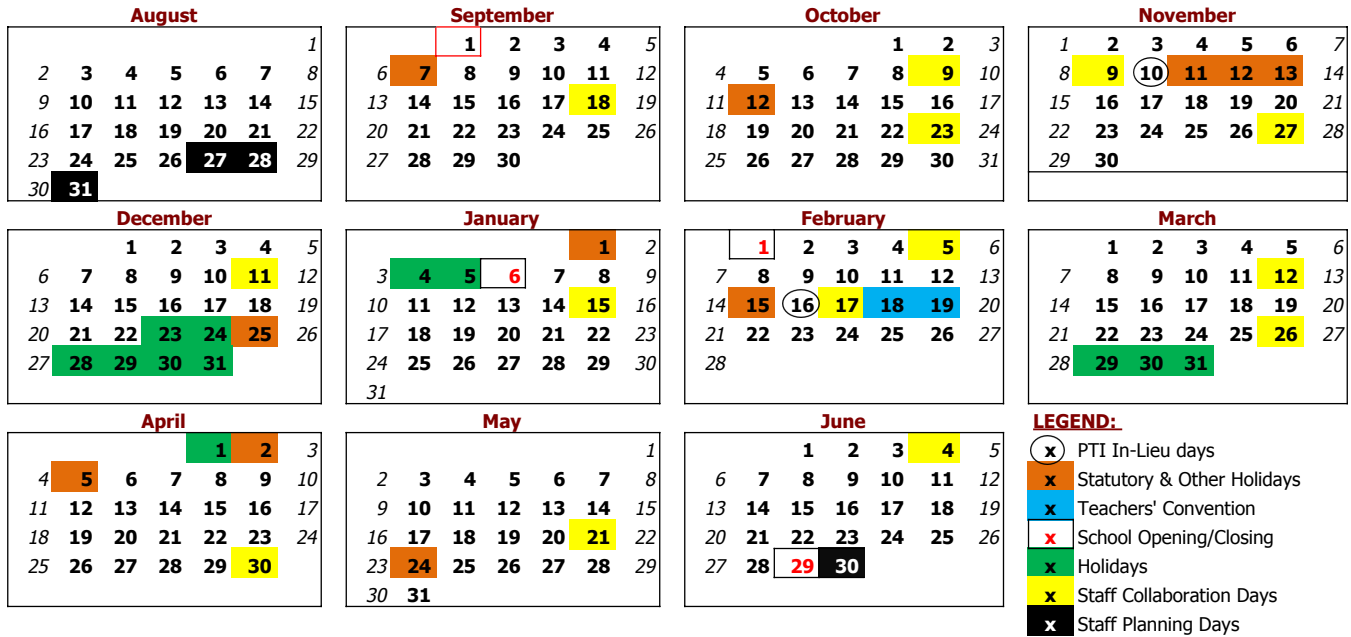

WOLF CREEK PUBLIC SCHOOLS
2020 - 2021 School Year
BASE CALENDAR

APPROVED

12/12/2019

Su Mo Tu We Th Fr Sa Su Mo Tu We Th Fr Sa Su Mo Tu We Th Fr Sa Su Mo Tu We Th Fr Sa

August Aug. 27-31 Staff Planning Days

September	Sept. 1	Students' First Day
	Sept. 7	Labour Day Holiday
	Sept. 18	Staff Collaboration Day
October	Oct. 9	Staff Collaboration Day
	Oct. 12	Thanksgiving Day Holiday
	Oct. 23	Staff Collaboration Day
November	Nov. 9	Staff Collaboration Day
	Nov. 10	Staff Earned Day Off (In-Lieu for Parent-Teacher Interviews)
	Nov. 11	Remembrance Day (no school)
	Nov. 12-13	Fall Break (no school for students or staff)
	Nov. 27	Staff Collaboration Day
December	Dec. 11	Staff Collaboration Day
	Dec. 23-Jan 5	Christmas Holidays (Dec 23 to Jan 5 inclusive)
January	Jan. 6	First day back after Holiday Break
	Jan. 15	Staff Collaboration Day
	Jan. 29	Conclusion of First Semester
February	Feb. 1	Commencement of Second Semester
	Feb. 5	Staff Collaboration Day
	Feb. 15	Family Day Holiday
	Feb. 16	Staff Earned Day Off (In-Lieu for Parent-Teacher Interviews)
	Feb. 17	Staff Collaboration Day
	Feb. 18-19	Teacher's Convention
March	Mar. 12	Staff Collaboration Day
	Mar. 26	Staff Collaboration Day
	Mar. 29	Spring Break Begins (March 29-April 5 inclusive)
April	Apr. 2	Good Friday
	Apr. 5	Easter Monday
	Apr. 30	Staff Collaboration Day
May	May 21	Staff Collaboration Days
	May 24	Victoria Day Holiday
June	Jun. 4	Staff Collaboration Day
	Jun. 29	Students' Last Day (Conclusion of Second Semester)
	Jun. 30	Teacher Evaluation Day