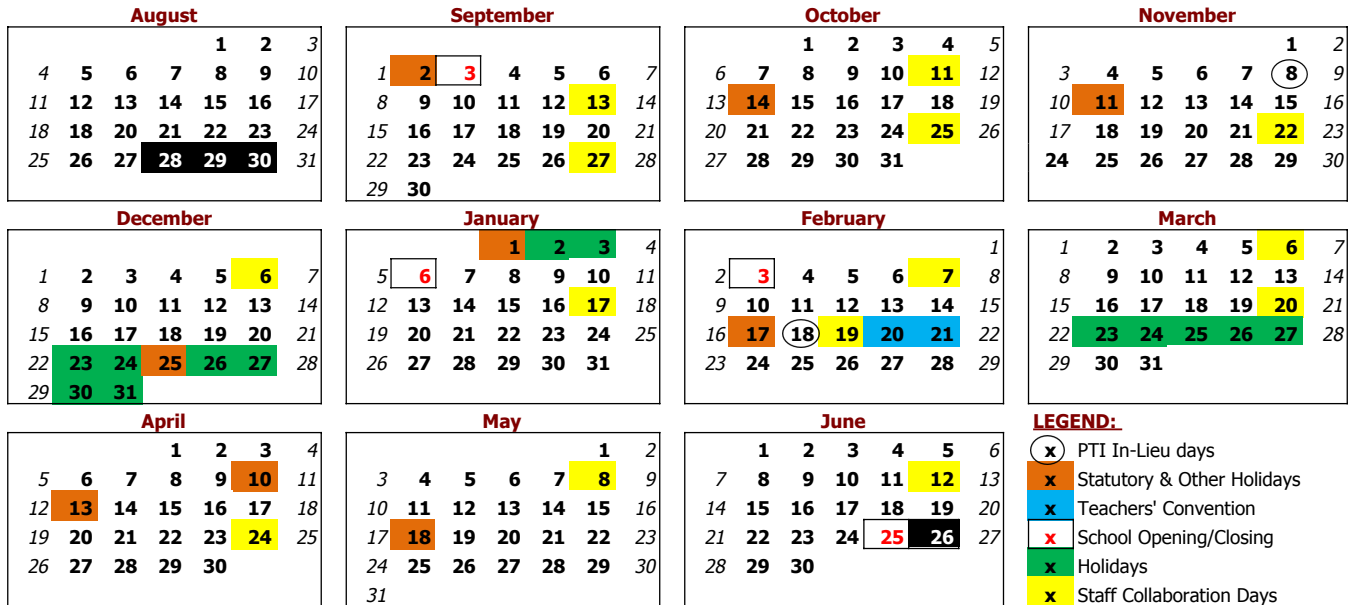

WOLF CREEK PUBLIC SCHOOLS
2019 - 2020 School Year
BASE CALENDAR

APPROVED

Su Mo Tu We Th Fr Sa Su Mo Tu We Th Fr Sa Su Mo Tu We Th Fr Sa Su Mo Tu We Th Fr Sa

- LEGEND:**
- x PTI In-Lieu days
 - x Statutory & Other Holidays
 - x Teachers' Convention
 - x School Opening/Closing
 - x Holidays
 - x Staff Collaboration Days
 - x Staff Planning Days

August	Aug. 28-30	Staff Planning Days
September	Sept. 2	Labour Day Holiday
	Sept. 3	Students' First Day
	Sept. 13 & 27	Staff Collaboration Day
October	Oct. 11	Staff Collaboration Day
	Oct. 14	Thanksgiving Day Holiday
	Oct. 25	Staff Collaboration Day
November	Nov. 8	Staff Earned Day Off (In-Lieu for Parent-Teacher Interviews)
	Nov. 11	Remembrance Day
	Nov. 22	Staff Collaboration Day
December	Dec. 6	Staff Collaboration Day
	Dec. 25	Christmas Holidays (Dec 23- Jan 3 inclusive)
January	Jan. 1 - 3	Christmas break continued
	Jan. 6	First day back after Holiday Break
	Jan. 17	Staff Collaboration Days
	Jan. 31	Conclusion of First Semester
February	Feb. 3	Commencement of Second Semester
	Feb. 7	Staff Collaboration Day
	Feb. 17	Family Day Holiday
	Feb. 18	Staff Earned Day Off (In-Lieu for Parent-Teacher Interviews)
	Feb. 19	Staff Collaboration Day
	Feb. 20-21	Teacher's Convention
March	Mar. 6	Staff Collaboration Day
	Mar. 20	Staff Collaboration Day
	Mar. 23	Spring Break Begins (March 23 - March 27 inclusive)
April	Apr. 10	Good Friday
	Apr. 13	Easter Monday
	Apr. 24	Staff Collaboration Day
May	May 8	Staff Collaboration Days
	May 18	Victoria Day Holiday
June	Jun. 12	Staff Collaboration Day
	Jun. 25	Students' Last Day (Conclusion of Second Semester)
	Jun. 26	Teacher Evaluation Day