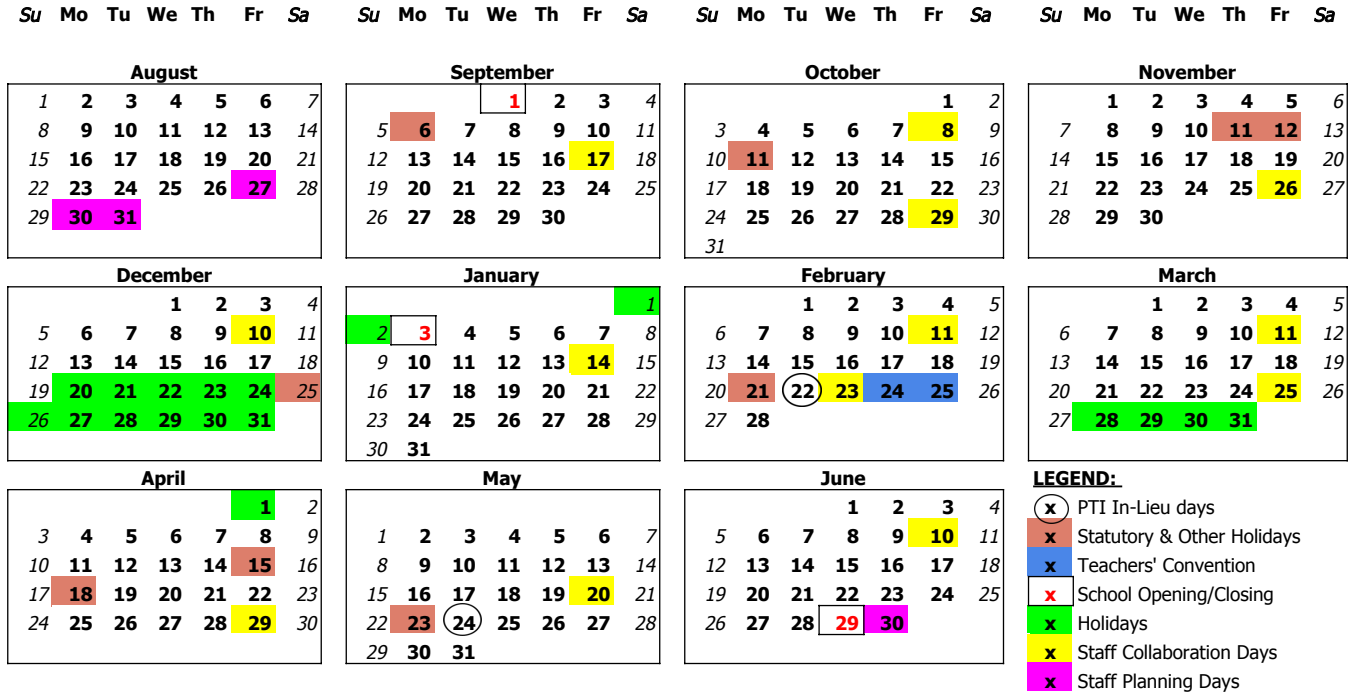

WOLF CREEK PUBLIC SCHOOLS
2021 - 2022 School Year
BASE CALENDAR

APPROVED

12/17/2020

August	Aug. 27, 30, 31	Staff Planning Days
September	Sept. 1	Students' First Day
	Sept. 6	Labour Day Holiday
	Sept. 17	Staff Collaboration Day
October	Oct. 11	Thanksgiving Day Holiday
	Oct. 8 & 29	Staff Collaboration Day
November	Nov. 11	Remembrance Day
	Nov. 12	Day off for students and staff
	Nov. 26	Staff Collaboration Day
December	Dec. 10	Staff Collaboration Day
	Dec. 20	Christmas Holidays (Dec 20 - Jan 2 inclusive)
January	Jan. 3	First day back after Holiday Break
	Jan. 14	Staff Collaboration Day
	Jan. 31	Conclusion of First Semester
February	Feb. 1	Commencement of Second Semester
	Feb. 11	Staff Collaboration Day
	Feb. 21	Family Day Holiday
	Feb. 22	Staff Earned Day Off (In-Lieu for Parent-Teacher Interviews)
	Feb. 23	Staff Collaboration Day
	Feb. 24-25	Teacher's Convention
March	Mar. 11	Staff Collaboration Day
	Mar. 25	Staff Collaboration Day
	Mar. 28	Spring Break (March 28 to April 1 inclusive)
April	Apr. 15	Good Friday
	Apr. 18	Easter Monday
	Apr. 29	Staff Collaboration Day
May	May 20	Staff Collaboration Day
	May 24	Staff Earned Day Off (In-Lieu for Parent-Teacher Interviews)
	May 23	Victoria Day Holiday
June	Jun. 10	Staff Collaboration Day
	Jun. 29	Students' Last Day (Conclusion of Second Semester)
	Jun. 30	Teacher Evaluation Day (final staff day)