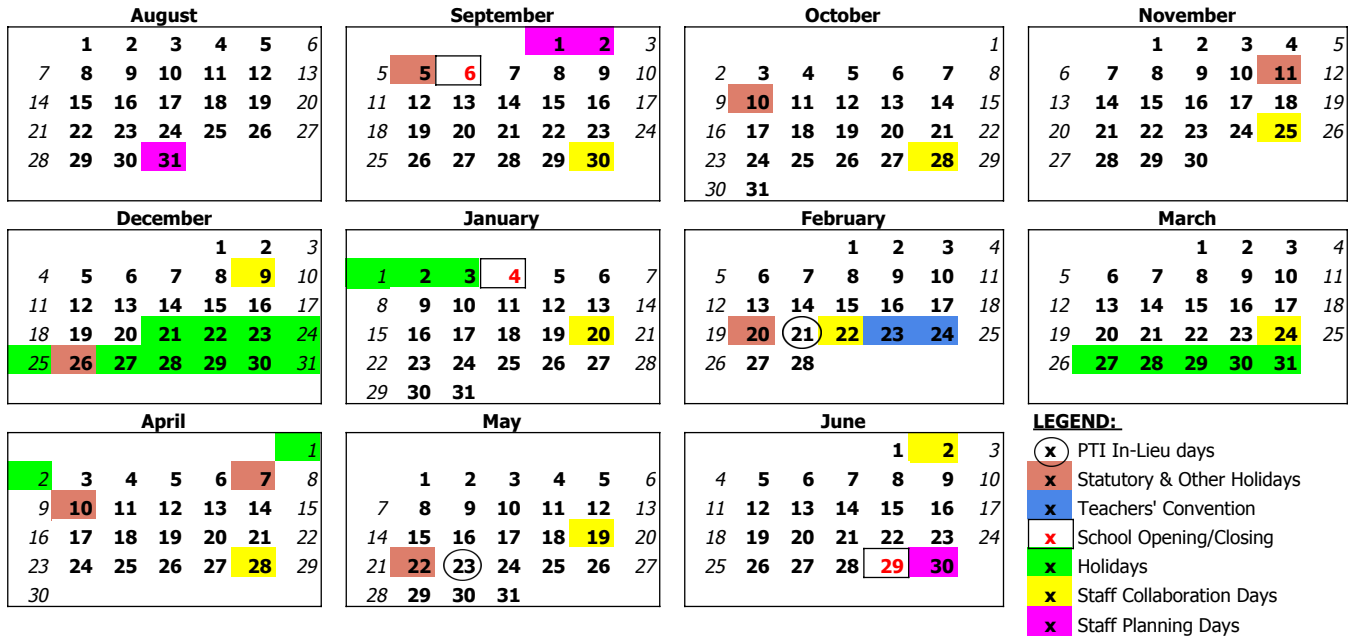

**WOLF CREEK PUBLIC SCHOOLS**  
**2022 - 2023 School Year**  
**BASE CALENDAR**

**DRAFT ONLY** 12/12/2019

Su Mo Tu We Th Fr Sa Su Mo Tu We Th Fr Sa Su Mo Tu We Th Fr Sa

August	Aug. 31	Staff Planning Days
	Sept 1 & 2	Staff Planning Days
September	Sept. 5	Labour Day Holiday
	Sept. 6	Students' First Day
	Sept. 30	Staff Collaboration Day
October	Oct. 10	Thanksgiving Day Holiday
	Oct. 28	Staff Collaboration Day
November	Nov. 11	Remembrance Day
	Nov. 25	Staff Collaboration Day
December	Dec. 9	Staff Collaboration Day
	Dec. 21	Christmas Holidays (Dec 21- Jan 3 inclusive)
January	Jan. 4	First day back after Holiday Break
	Jan. 20	Staff Collaboration Day
	Jan. 31	Conclusion of First Semester
February	Feb. 1	Commencement of Second Semester
	Feb. 20	Family Day Holiday
	Feb. 21	Staff Earned Day Off (In-Lieu for Parent-Teacher Interviews)
	Feb. 22	Staff Collaboration Day
	Feb. 23-24	Teacher's Convention
March	Mar. 24	Staff Collaboration Day
	Mar. 27	Spring Break (March 27 to April 2 inclusive)
April	Apr. 7	Good Friday
	Apr. 10	Easter Monday
	Apr. 28	Staff Collaboration Day
May	May 19	Staff Collaboration Day
	May 22	Victoria Day Holiday
	May 23	Staff Earned Day Off (In-Lieu for Parent-Teacher Interviews)
June	Jun. 2	Staff Collaboration Day
	Jun. 29	Students' Last Day (Conclusion of Second Semester)
	Jun. 30	Teacher Evaluation Day (final staff day)

**Note:**

Individual schools may have a slightly differentiated number of school days due to higher number of instructional hours per day. Please consult your child's specific school website for further details on a specific school calendar.